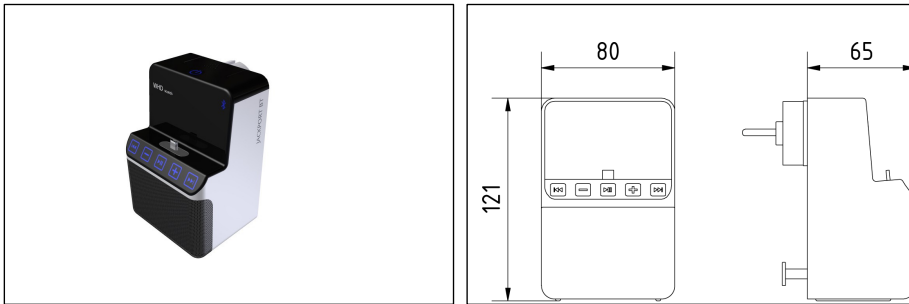

JACKPORT BT

Technical Data	JACKPORT BT
Audio Input	
Other Interfaces	Bluetooth receiver, Akku and hands free
Operating Voltage	100-240 VAC
Material	Housing: aluminum, grille: metal
Accessories	incl. 30 pin connector (up to iPhone 4), Lightning connector (iPhone 5,6) and Micro-USB connector